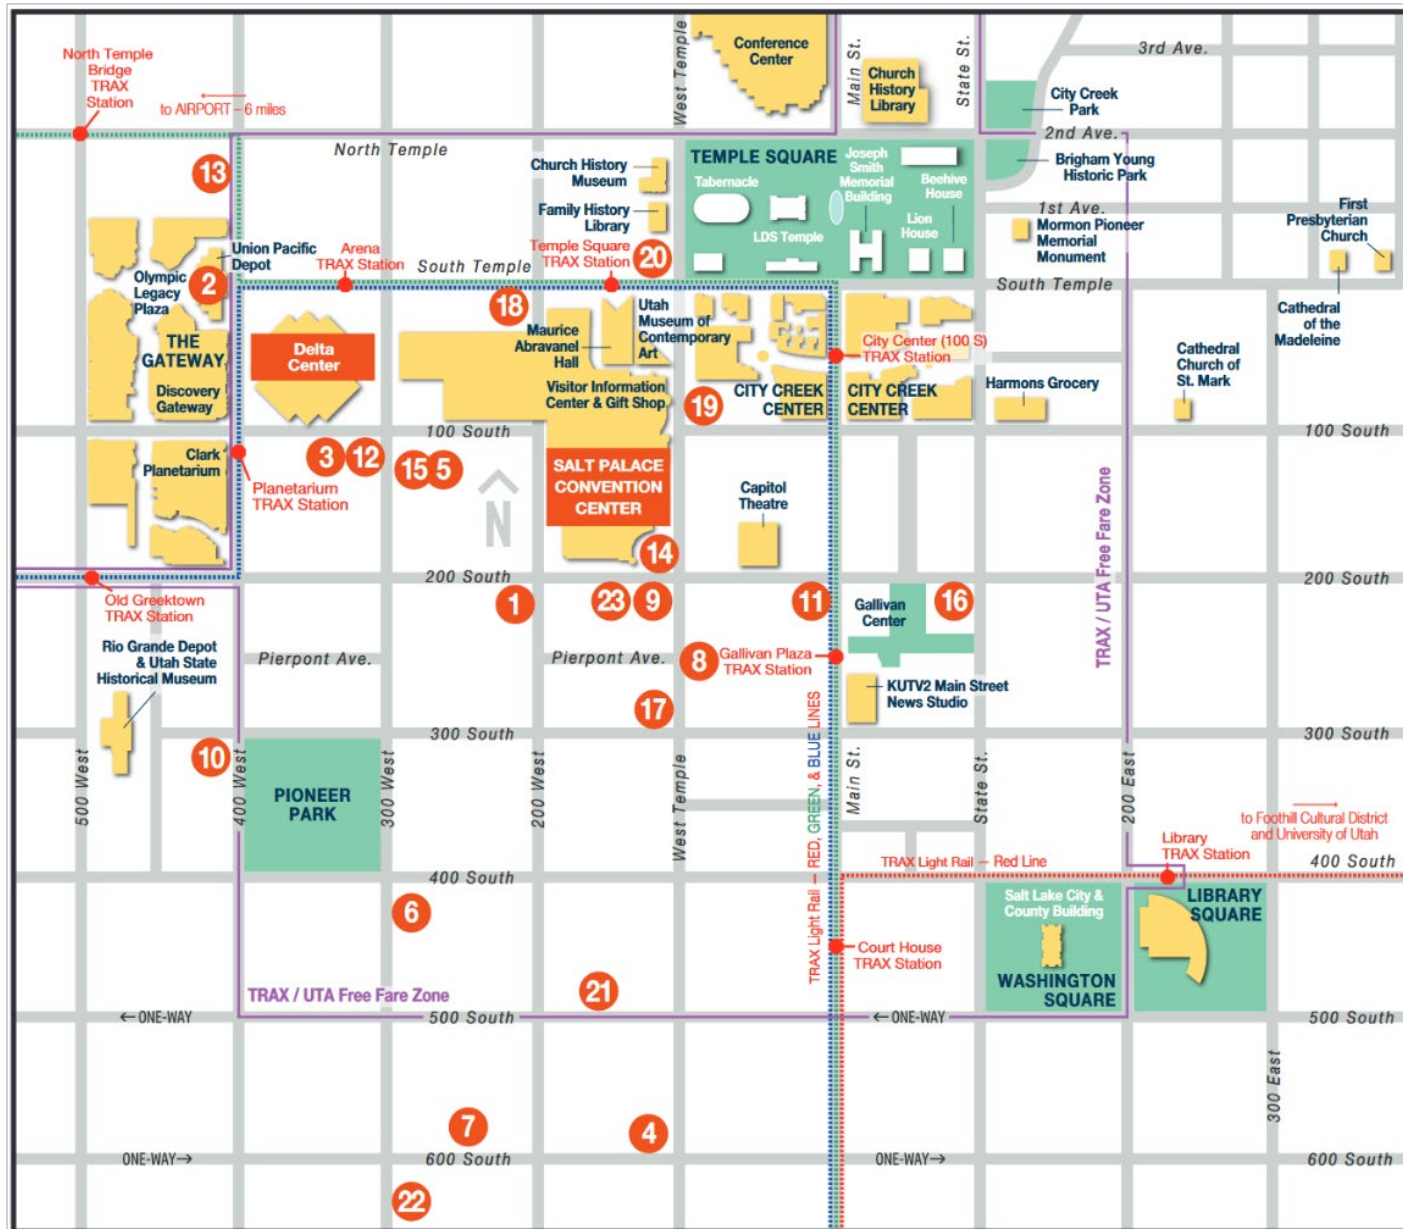

OFFICIAL HOTEL LIST & MAP

Make your reservation online at www.arvo.org/hotels. Hotel rooms are based on availability and include complimentary internet.

	HOTELS	Room Rates*				Distance to Conv. Ctr.	Shuttle Provided	Max People per Room	No Charge for Child Underage	Free Breakfast	Parking (per day)	Room Service	Fridge/Microwave	Pool	Restaurant	Fitness Room
		Single	Double	Triple	Quad											
1	AC by Marriott	$279	$279	N/A	N/A	1 block	No	2	N/A	No	$25	No	Yes/No	No	Yes	Yes
2a	Asher Adams – Standard Room	$329	$329	N/A	N/A	4 blocks	No	2	N/A	No	$45	Yes	Yes/No	No	Yes	Yes
2b	Asher Adams – Tower Premium Room	$369	$369	$379	$389	4 blocks	No	4	N/A	No	$45	Yes	Yes/No	No	Yes	Yes
3	Courtyard Downtown	$279	$279	$299	$319	5 blocks	No	4	N/A	No	$22	No	Yes/Yes	Yes	Yes	Yes
4	Doubletree	$249	$249	$259	$269	5 blocks	No	4	17	No	$18	Yes	Yes/Yes	Yes	Yes	Yes
5	Element	$299	$299	N/A	N/A	1 block	No	4	15	Yes	$36	No	Yes/Yes	Yes	Yes	Yes
6	Hampton Inn Downtown	$162	$162	$162	$162	4 blocks	No	4	N/A	Yes	Comp	No	Yes/No	Yes	No	Yes
7	Hilton Garden Inn Downtown	$259	$259	N/A	N/A	7 blocks	No	2	21	No	Comp	Yes	Yes/Yes	Yes	Yes	Yes
8	Hilton Salt Lake City	$244	$244	$264	$284	½ block	No	4	18	No	$39	Yes	Yes/No	Yes	Yes	Yes
9	Holiday Inn Express	$189	$189	$199	$209	Across	No	4	17	Yes	$20	No	Yes/Yes	Yes	No	Yes
10	Homewood Suites	$189	$189	$199	$209	4 blocks	No	4	12	Yes	$10	No	Yes/Yes	Yes, only seasonal	No	Yes
11	Hotel Monaco	$259	$259	N/A	N/A	2 blocks	No	2	N/A	No	$37	Yes	Yes/No	No	Yes	Yes
12	Hyatt House	$279	$279	$299	$319	4 blocks	No	4	18	Yes	$22	No	Yes/Yes	Yes	No	Yes
13	Hyatt Place	$239	$239	$269	$299	3 blocks	No	4	N/A	Yes	Comp	No	Yes/No	Yes	No	Yes
14	Hyatt Regency	$289	$289	$314	$339	Connected	No	4	12	No	$36	Yes	Yes/No	Yes	Yes	Yes
15	Le Meridien	$309	$309	N/A	N/A	1 block	No	2	15	No	$36	Yes	Yes/No	Yes	Yes	Yes
16	Marriott City Center	$269	$269	$289	$309	2 blocks	No	4	18	No	$30	Yes	Yes/No	Yes	Yes	Yes
17	Peery SLC	$215	$215	N/A	N/A	2 blocks	No	2	18	No	$25	No	No/No	No	Yes	Yes
18	Radisson	$226	$226	$246	$266	.5 block	No	4	12	No	$35	Yes	Yes/Yes	Yes	Yes	Yes
19	Salt Lake Marriott at City Creek	$264	$264	$274	$274	Across	No	4	18	No	$32	Yes	Yes/No	No	Yes	Yes
20	Salt Lake Plaza	$219	$219	$229	$239	1 block	No	4	18	No	$10	No	Yes/Yes	Yes	No	Yes
21	Sheraton	$229	$229	$239	$249	4 blocks	No	4	17	No	$15	Yes	Yes/No	Yes, only seasonal	Yes	Yes
22	Springhill Suites	$259	$259	$259	$259	6 blocks	No	4	N/A	Yes	Comp	No	Yes/Yes	Yes	No	Yes
23	TownePlace Suites	$239	$239	$239	$239	½ block	No	4	N/A	Yes	$15	No	Yes/Yes	No	No	No

*Room rates above do not include 15.82% room tax per night (subject to change).

Orchid Events is the ONLY ARVO designated housing provider for the ARVO 2025 Annual Meeting. Beware of companies misrepresenting themselves as affiliated with ARVO.