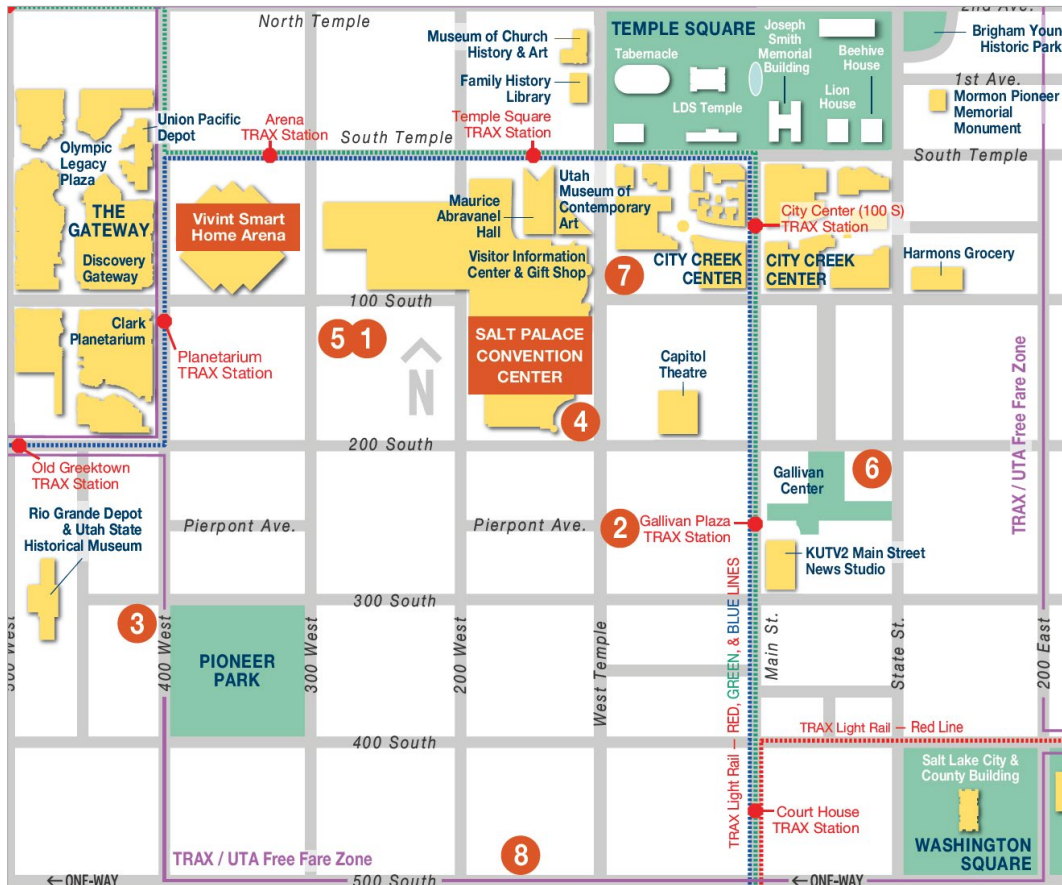

OFFICIAL HOTEL LIST & MAP

HOTELS	Room Rates*				Distance to Conv. Ctr.	Shuttle Provided	Max People per Room	No Charge for Child Underage	Free Breakfast	Parking (per day)	Room Service	Fridge/ Microwave	Pool	Restaurant	Fitness Room
	Single	Double	Triple	Quad											
1 Element	\$299	\$299	N/A	N/A	1 block	No	4	15	Yes	\$36	No	Yes/Yes	Yes	Yes	Yes
2 Hilton Salt Lake City	\$244	\$244	\$264	\$284	½ block	No	4	18	No	\$39	Yes	Yes/No	Yes	Yes	Yes
3 Homewood Suites	\$189	\$189	\$199	\$209	4 blocks	No	4	12	Yes	\$10	No	Yes/Yes	Yes, only seasonal	No	Yes
4 Hyatt Regency	\$289	\$289	\$314	\$339	Connected	No	4	12	No	\$36	Yes	Yes/No	Yes	Yes	Yes
5 Le Meridien	\$309	\$309	N/A	N/A	1 block	No	2	15	No	\$36	Yes	Yes/No	Yes	Yes	Yes
6 Marriott City Center	\$269	\$269	\$289	\$309	2 blocks	No	4	18	No	\$30	Yes	Yes/No	Yes	Yes	Yes
7 Marriott City Creek	\$264	\$264	\$274	\$274	Across	No	4	18	No	\$32	Yes	Yes/No	No	Yes	Yes
8 Sheraton	\$229	\$229	\$239	\$249	4 blocks	No	4	17	No	\$15	Yes	Yes/No	Yes, only seasonal	Yes	Yes